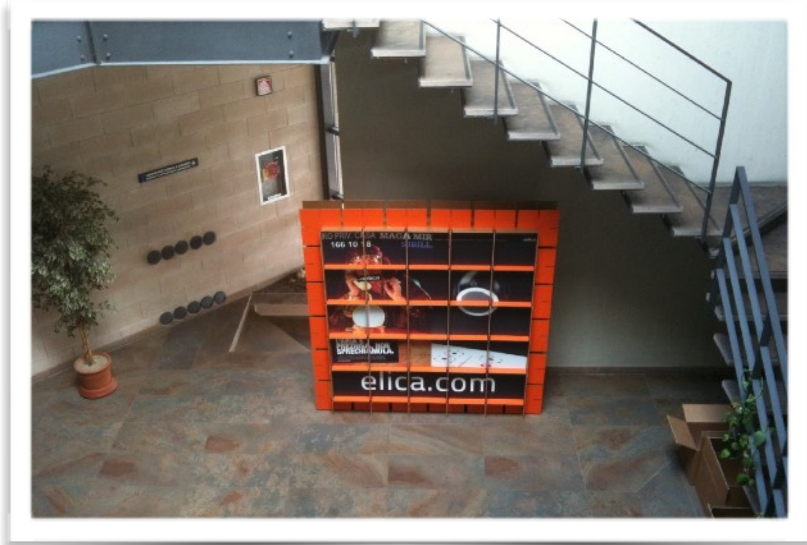

STAND DESIGN

STAND DESIGN

EVENT DESIGN

EVENT DESIGN

EVENT DESIGN

EVENT DESIGN

POS DESIGN

PACKAGING DESIGN

PACKAGING DESIGN

Pernod Ricard Belgium

THE
SKATE
ROOM

swatch

coop

architecture
Carton

by

kubedesign®
architetture in cartone